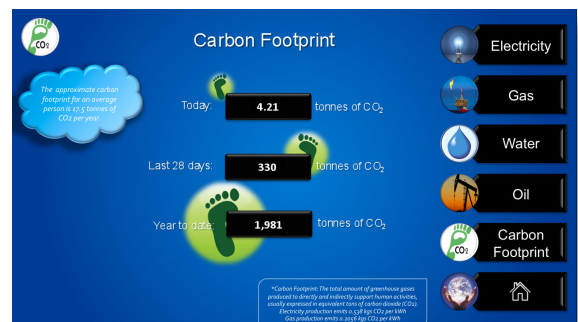

At ICS we offer energy conservation solutions that allow you to:

- Track water, power, gas and oil usage
- Pinpoint where and when energy is being used
- Identify inefficient resource usage
- Cut costs by optimising your energy use
- Reduce your carbon footprint
- Provide real-time and historical trends and reports of energy consumption