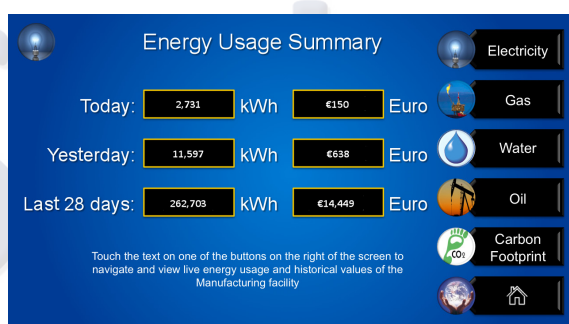

At ICS we offer energy conservation solutions that allow you to:

- Track water, power, gas and oil usage
- Pinpoint where and when energy is being used
- Identify inefficient resource usage
- Cut costs by optimising your energy use
- Reduce your carbon footprint
- Provide real-time and historical trends and reports of energy consumption