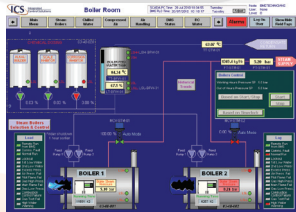

## PROCESS CONTROL

We can deliver a range of control solutions, from PLC based control to SCADA interfacing, plant data recording and process reporting. We offer the optimum solution, being cost effective with extendable capabilities. We offer support on all major brands of PLC and automation software.